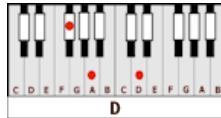

## GUITAR / KEYBOARD CHORDS:

**F#m** = 244222

**F#m7** = 242222

**G#m** = 466444

**Bm7** = 224232

**D** = xx0232

**C#7** = xx6464

(drum & bass intro, then)

**INTRO:** F#m – G#m F#m7 – G#m X2

**F#m**

She was more like a beauty queen from a movie scene

**Bm7**

I said, "Don't mind, but what do you mean, I am the one

**F#m**

Who will dance on the floor in the round?"

**F#m - G#m F#m7 - G#m**  
Billie Jean is not my lover  
**F#m - G#m F#m7 - G#m Bm7**  
She's just a girl who claims that I am the one (oh, baby)  
**F#m - G#m F#m7 - G#m**  
But the kid is not my son (no, no)  
**Bm7**  
She says I am the one (oh, baby)  
**F#m - G#m F#m7 - G#m**  
But the kid is not my son (no, hee-hee-ho, hee-hee-hee)

**Bm7**  
She says I am the one (no)  
**F#m - G#m F#m7 - G#m**  
But the kid is not my son (no-no-no-no)

**F#m - G#m F#m7 - G#m**  
She says I am the one (you know what you did)

**F#m - G#m F#m7 - G#m**  
She says I am the one                      She says I am the one